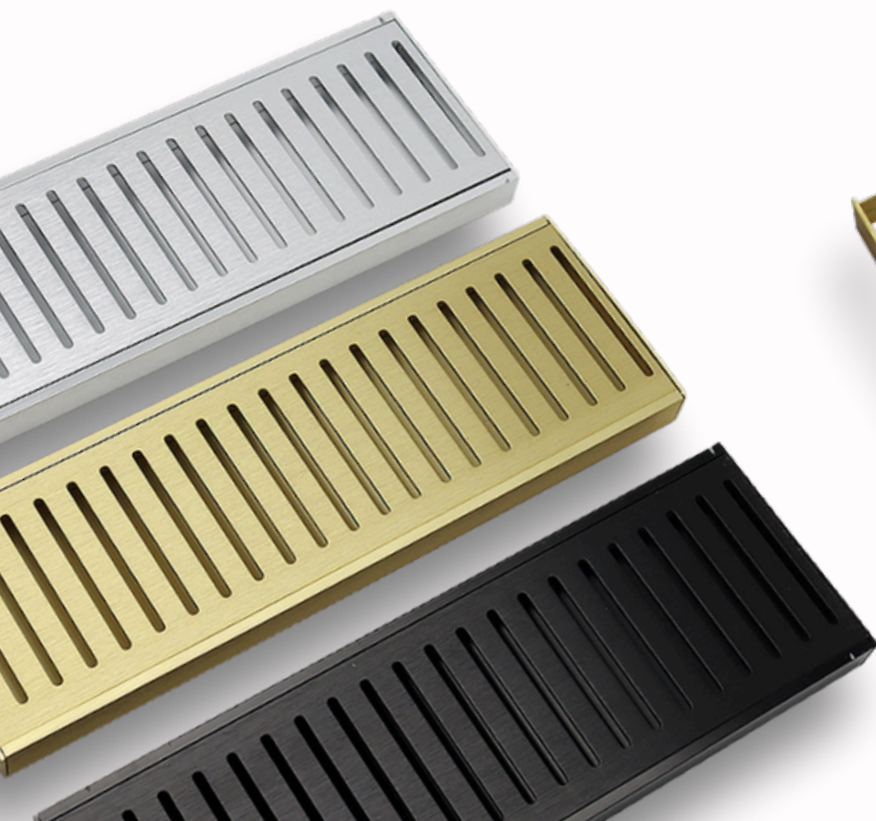

LINEAR STRIP DRAINS (GRATES)

COLORS:

Silver, Black, Gold
Gunmetal (only in 100x26)

SIZES :

100X35mm
100X14mm
100X26mm
100X18mm
100X21mm
70X18mm
70X23mm

Length :

5.6 Metres
(Gunmetal - 3 Metres)

Material :

Aluminium