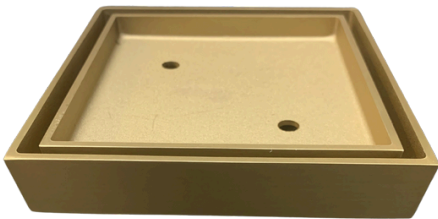

5.6 Metres

(Gunmetal - 3 Metres)

Material :

Aluminium

SQUARE DRAINS (GRATES)

COLORS:

Chrome

Matt Black

Brushed Gold

Gunmetal (only 110x110)

SIZES :

85X85mm

75mm outlet

110X110mm

103.1mm outlet

SQUARE DRAINS (TILE INSERT)

COLORS:

Chrome
Matt Black
Gunmetal
Brushed Gold
Brushed Nickel

SIZES :

115X115mm

OUTLET DIAMETER :

80mm

EASY TO ASSEMBLE

130x130x28.5mm TILE INSERT DRAIN
304 grade stainless steel
(103mm outlet)

ALUMINIUM L-SHAPE TRIMS (3 METERS)

Colour	Sizes
Silver Shiny	10mm, 11mm, 12mm
Silver Matt	8mm, 10mm, 11mm, 12mm
Silver Mill Finish	10mm, 11mm, 12mm
Black Shiny	8mm, 10mm, 11mm, 12mm
Black Matt	8mm, 10mm, 11mm, 12mm
Gold Shiny	10mm, 11mm, 12mm
Gold Matt	8mm, 10mm, 11mm, 12mm
Gold Brushed	10mm
Gunmetal	10mm
White Matt	8mm, 10mm, 11mm, 12mm