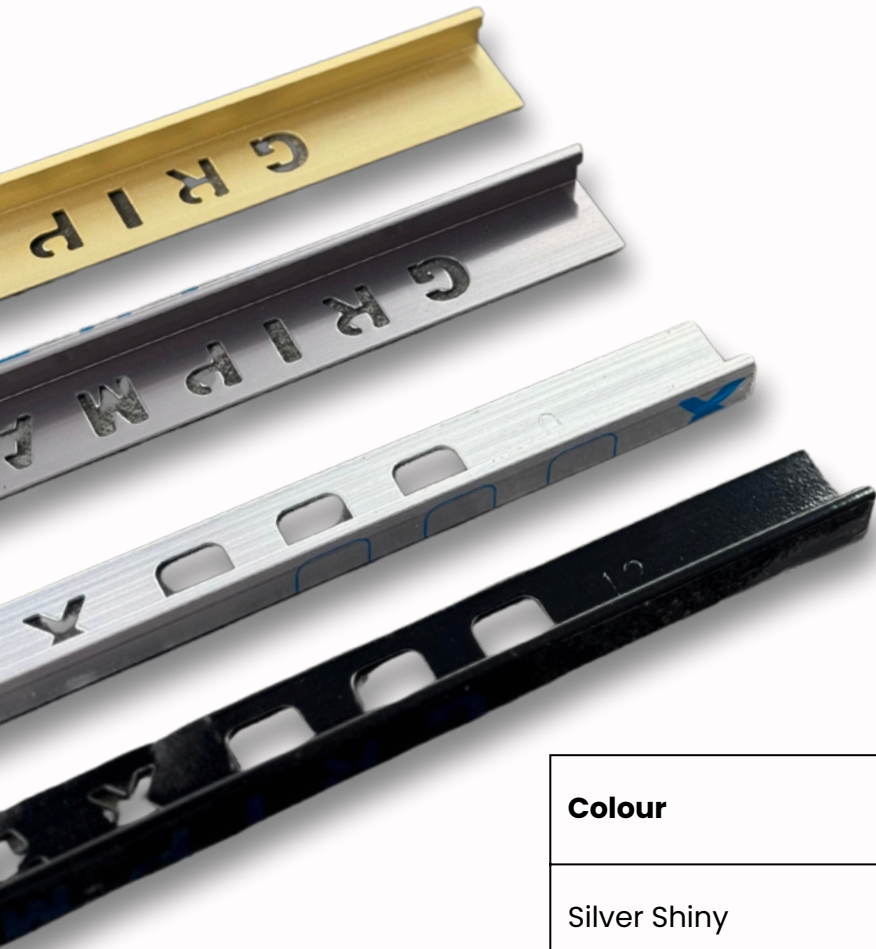

COLORS:

Chrome
Matt Black
Gunmetal
Brushed Gold
Brushed Nickel

SIZES :

115X115mm

OUTLET DIAMETER :

80mm

EASY TO ASSEMBLE

130x130x28.5mm TILE INSERT DRAIN
304 grade stainless steel
(103mm outlet)

ALUMINIUM L-SHAPE TRIMS (3 METERS)

Colour	Sizes
Silver Shiny	10mm, 11mm, 12mm
Silver Matt	8mm, 10mm, 11mm, 12mm
Silver Mill Finish	10mm, 11mm, 12mm
Black Shiny	8mm, 10mm, 11mm, 12mm
Black Matt	8mm, 10mm, 11mm, 12mm
Gold Shiny	10mm, 11mm, 12mm
Gold Matt	8mm, 10mm, 11mm, 12mm
Gold Brushed	10mm
Gunmetal	10mm
White Matt	8mm, 10mm, 11mm, 12mm