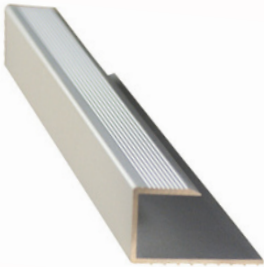

Hybrid Floor / C-Channel Edge Trims

7mm or 8.5mm channel

Matt Black or Matt Silver - 3m