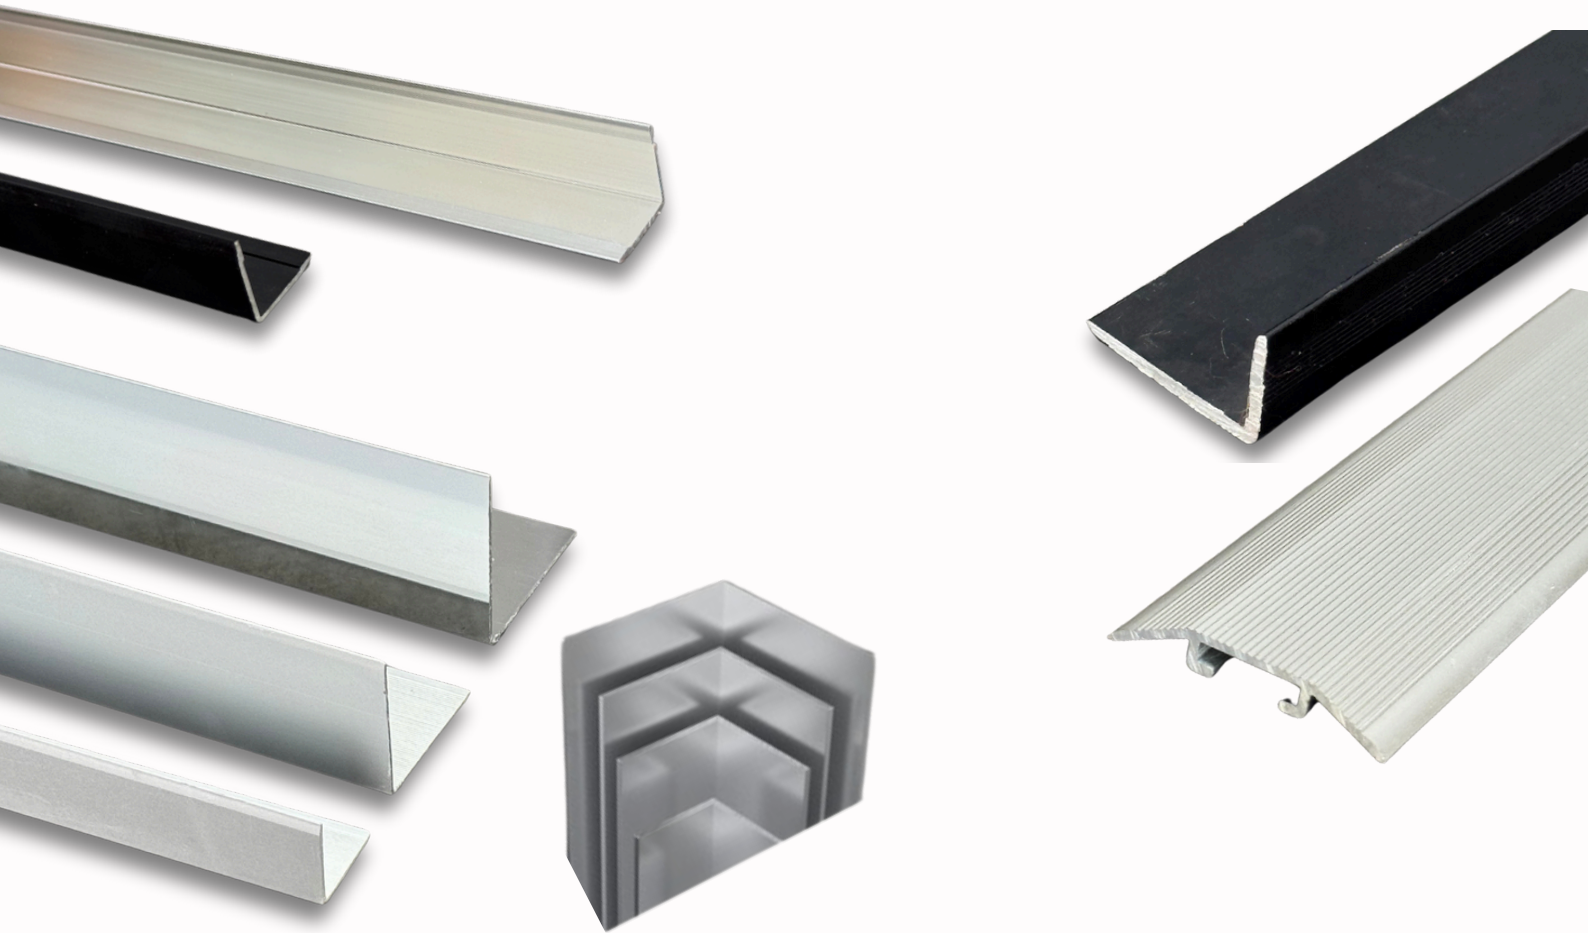

ALUMINIUM CORNER ANGLES & WATERSTOP (3 METERS)

Corner Angles

Colour	Sizes
Silver	15X15mm 20X20mm 30x30mm 40X40mm 50X50mm
Black	15X15mm 20x20mm 40x40mm

Waterstop

Colour	Sizes
Silver (Mill Finish)	5x20mm 12X10mm, 12x18mm 12X20mm
Matt Black	5x20mm
Matt Black Matt Silver	10.5 x 19mm

Transition strip

Colour	Sizes
Silver	30mm, 40mm
Black	30mm, 40mm

Colour	Sizes
Silver	30mm, 40mm
Black	30mm, 40mm