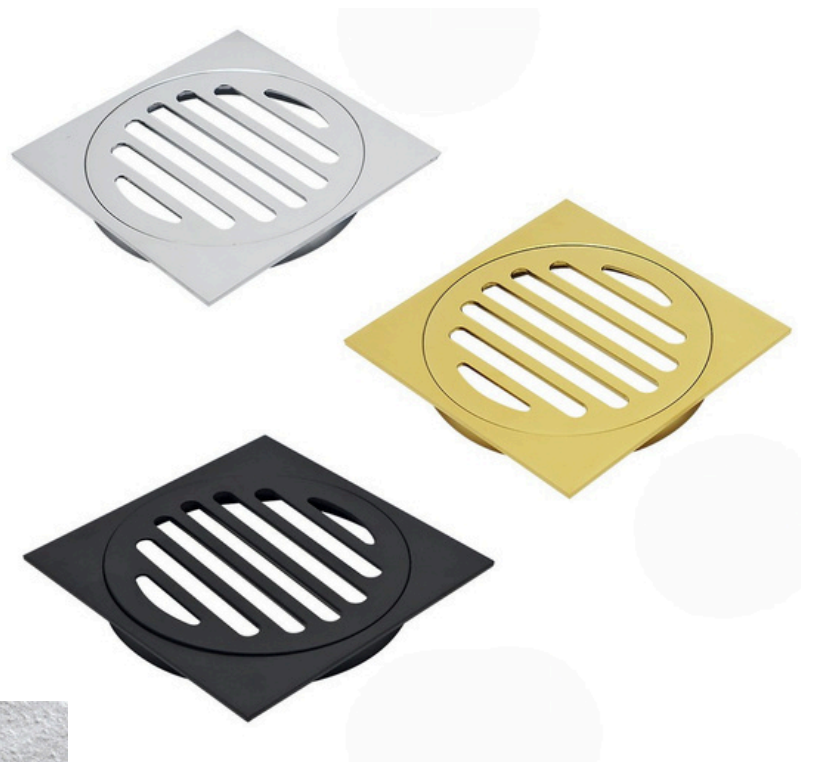

5.6 Metres

(Gunmetal - 3 Metres)

Material :

Aluminium

SQUARE DRAINS (GRATES)

COLORS:

Chrome

Matt Black

Brushed Gold

Gunmetal (only 110x110)

SIZES :

85X85mm

75mm outlet

110X110mm

103.1mm outlet

SQUARE DRAINS (TILE INSERT)

COLORS:

Chrome
Matt Black
Gunmetal
Brushed Gold
Brushed Nickel

SIZES :

115X115mm

OUTLET DIAMETER :

80mm

EASY TO ASSEMBLE

130x130x28.5mm TILE INSERT DRAIN
304 grade stainless steel
(103mm outlet)