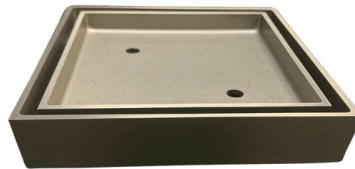

5.6 Metres

(Gunmetal - 3 Metres)

Material :

Aluminium

SQUARE DRAINS (GRATES)

COLORS:

Chrome

Matt Black

Brushed Gold

Gunmetal (only 110x110)

SIZES :

85X85mm

75mm outlet

110X110mm

103.1mm outlet

SQUARE DRAINS (TILE INSERT)

COLORS:

Chrome
Matt Black
Gunmetal
Brushed Gold
Brushed Nickel

SIZES :

115X115mm

OUTLET DIAMETER :

80mm

EASY TO ASSEMBLE

130x130x28.5mm TILE INSERT DRAIN
304 grade stainless steel
(103mm outlet)

ALUMINIUM L-SHAPE TRIMS (3 METERS)

Colour	Sizes
Silver Shiny	10mm, 11mm, 12mm
Silver Matt	8mm, 10mm, 11mm, 12mm
Silver Mill Finish	10mm, 11mm, 12mm
Black Shiny	8mm, 10mm, 11mm, 12mm
Black Matt	8mm, 10mm, 11mm, 12mm
Gold Shiny	10mm, 11mm, 12mm
Gold Matt	8mm, 10mm, 11mm, 12mm
Gold Brushed	10mm
Gunmetal	10mm
White Matt	8mm, 10mm, 11mm, 12mm