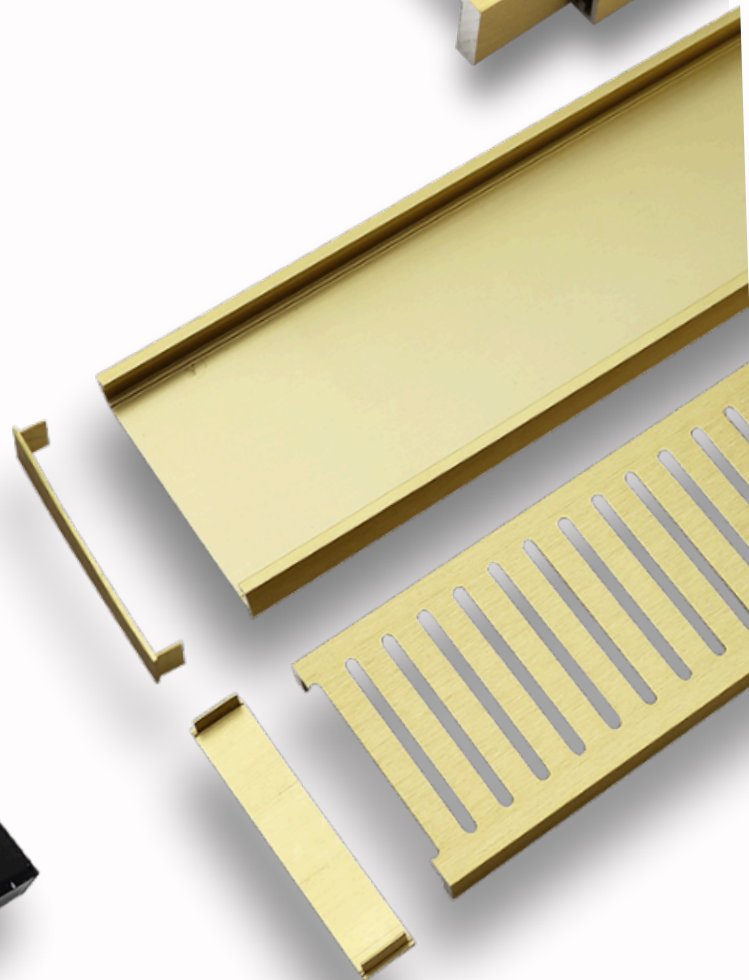

Available in: White, Grey & Black

600ml / 20 per Box.

LINEAR STRIP DRAINS (GRATES)

COLORS:

Silver, Black, Gold
Gunmetal (only in 100x26)

SIZES :

100X35mm
100X14mm
100X26mm
100X18mm
100X21mm
70X18mm
70X23mm

Length :

5.6 Metres
(Gunmetal - 3 Metres)

Material :

Aluminium

LINEAR STRIP DRAINS (TILE INSERT)

COLORS:

Silver, Black, Gold

Gunmetal (only in 100x26)

SIZES :